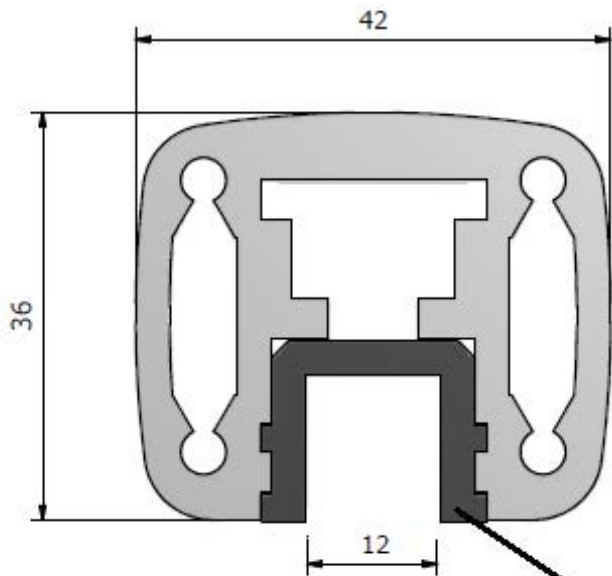

## **EZYRAIL GLAZING WEDGE**

PRODUCT TYPE

Glazing wedge for Ezyrail  
Hand Rail

TECHNICAL DETAILS:

- 3000mm Long

AVAILABLE FINISHED:

- Black Plastic

Ezyrail Glazing Wedge